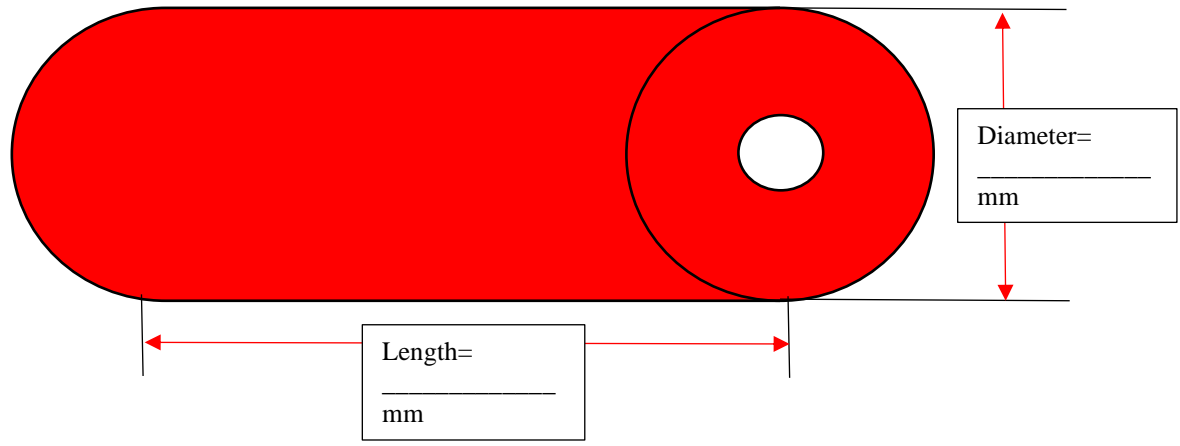

How To Identify Your Roller Broom

Choose Drive Style (Keyway/Square drive)

Fill material desired- Full Poly/Poly Wire Blend/Full Wire  
\_\_\_\_\_

Extra information – (Intended usage/desired sweep/application details/Machine Make and Model) -